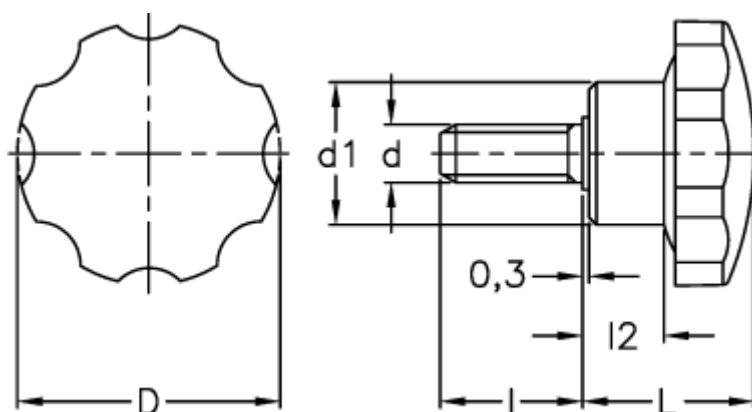

Data Sheet

Article number: 2302073531

Description: E+G Lobe knob
VH.153/74 p-M12x50

Measures

D	= 72
d1	= 32
d 6g	= M12
l	= 50
L	= 46
l2	= 21